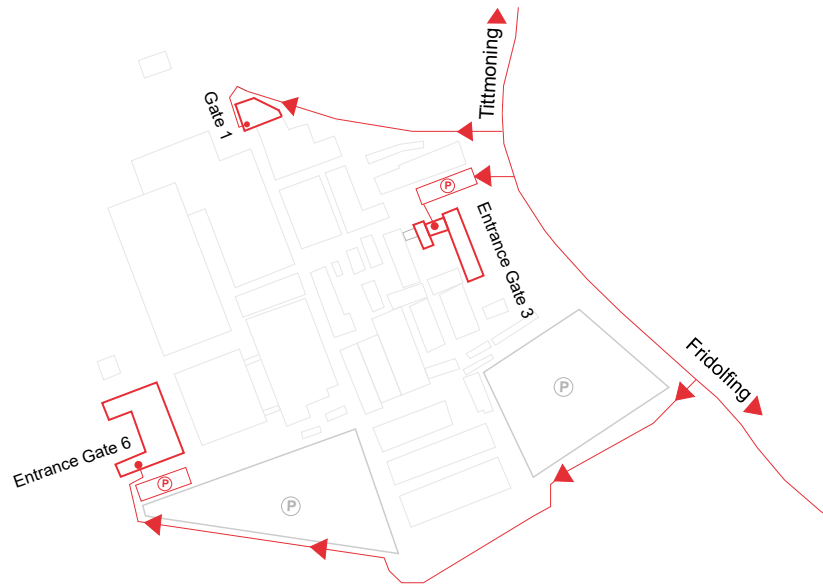

How to reach Rosenberger

By Car

From Germany

- Highway A 94 (Munich-Passau), Exit Altötting, via Burgkirchen and Tittmoning to Fridolfing
- Highway A 8 (Munich-Salzburg), Exit Traunstein/Siegsdorf, via Waging am See to Fridolfing
- Main road B 20, Exit Gewerbegebiet Fridolfing

From Austria

- Highway A 1 (West Highway), Exit Salzburg-Mitte/ Freilassing
- Main road B 20 to Burghausen, Exit industrial area Fridolfing

By Plane

- Airport Munich Franz-Josef-Strauss
- Salzburg Airport W. A. Mozart

By Train

- Traunstein station
- from Freilassing or Mühldorf to Fridolfing station
- distance to Rosenberger: approx. 1 hour walk
- please call a taxi in advance, there are no taxis waiting at the train station