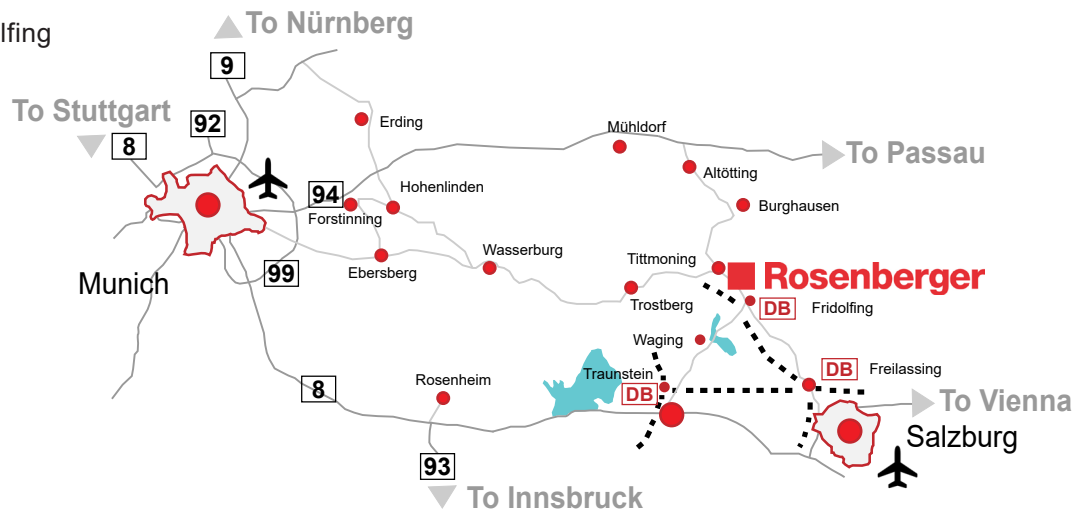

How to reach Rosenberger

By Car

From Germany

- Highway A 94 (Munich-Passau), Exit Altötting, via Burgkirchen and Tittmoning to Fridolfing
- Highway A 8 (Munich-Salzburg), Exit Traunstein/Siegsdorf, via Waging am See to Fridolfing
- Main road B 20, Exit Gewerbegebiet Fridolfing

From Austria

- Highway A 1 (West Highway), Exit Salzburg-Mitte/ Freilassing
- Main road B 20 to Burghausen, Exit industrial area Fridolfing

By Plane

- Airport Munich Franz-Josef-Strauss
- Salzburg Airport W. A. Mozart

By Train

- Traunstein station
- from Freilassing or Mühldorf to Fridolfing station
- distance to Rosenberger: approx. 1 hour walk
- please call a taxi in advance, there are no taxis waiting at the train station